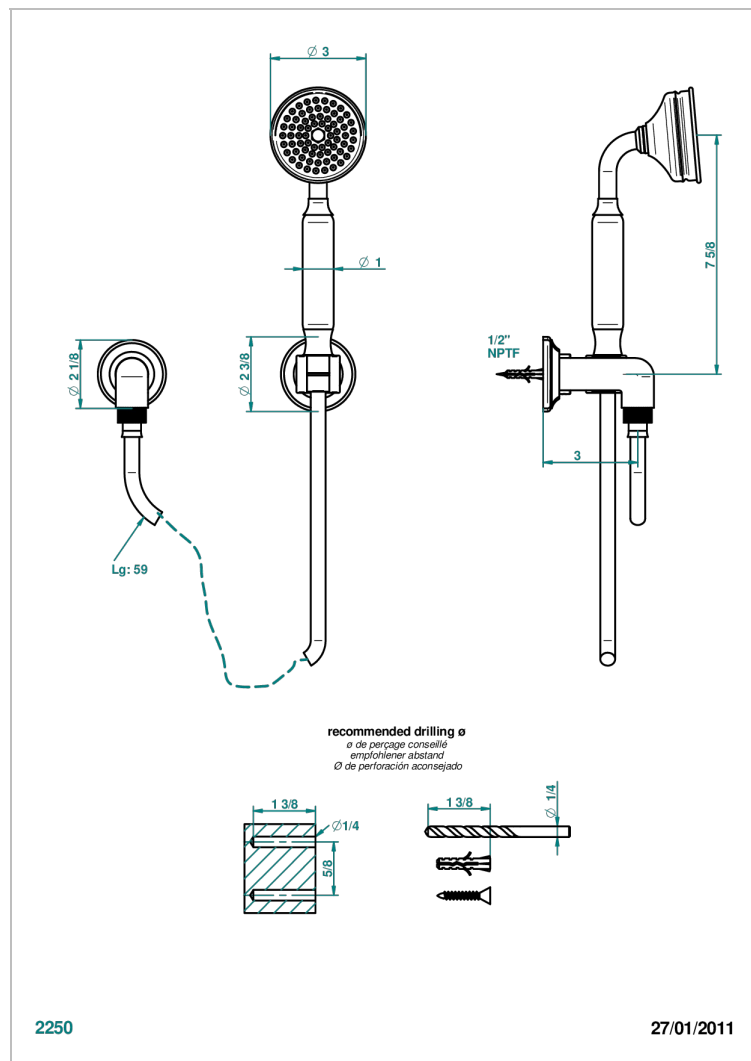

CHARLESTON WITH SMOOTH METAL LEVER HANDLES

G3N-52/US

Wall mounted handshower with separate fixed hook

CHARACTERISTIC

- Charleston with smooth metal lever handles
- Wall mounted handshower with separate fixed hook

TECHNICAL SPECS

- Recommandé : 3 bars (max. 5 bars) - Advised : 43,5 psi (max. 72 psi)
- 9,5 l/min à 3 bars (2.5 gpm at 43.5 psi)

AVAILABLE FINITIONS

Black ceram - D30
 Blush PVD - H62
 Brass color PVD - H49
 Brown bronze color PVD - F33
 Chrome polished - A02
 Chrome polished / gold polished - G02