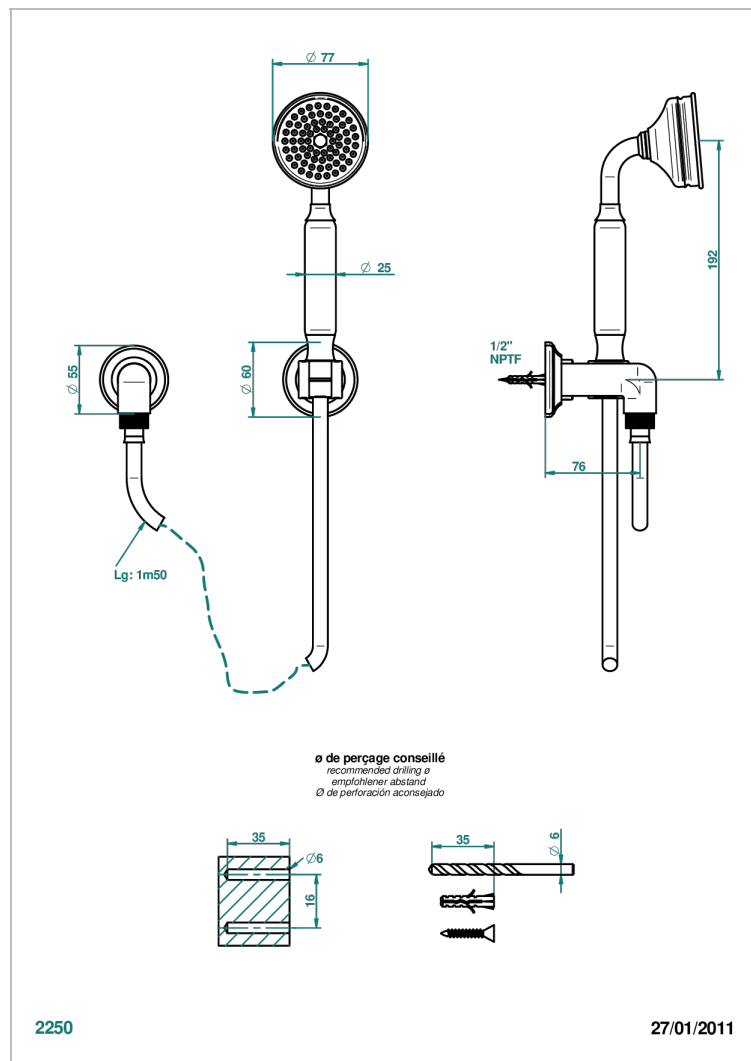

1900 WITH SMOOTH METAL LEVER HANDLES

G3M-52/US

Wall mounted handshower with separate fixed hook

CHARACTERISTIC

- 1900 with smooth metal lever handles
- Wall mounted handshower with separate fixed hook

TECHNICAL SPECS

- Recommandé : 3 bars (max. 5 bars) - Advised : 43,5 psi (max. 72 psi)
- 9,5 l/min à 3 bars (2.5 gpm at 43.5 psi)

AVAILABLE FINITIONS

Black ceram - D30

Blush PVD - H62

Brass color PVD - H49

Brown bronze color PVD - F33