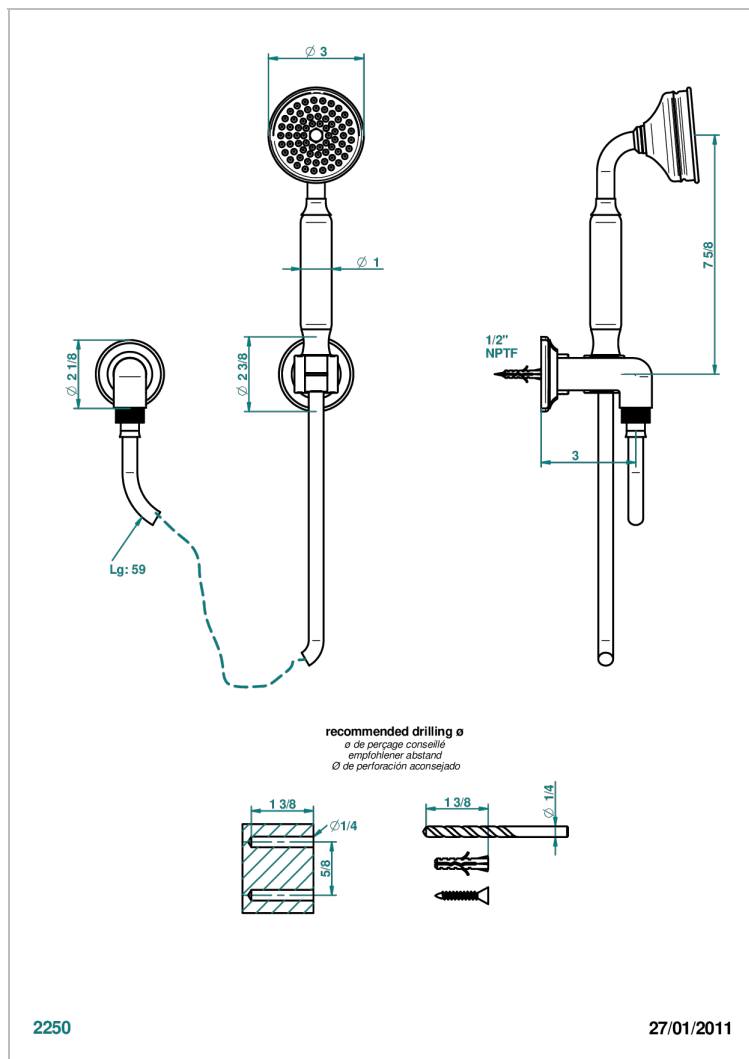

# 1900 WITH SMOOTH METAL LEVER HANDLES

G3M-52/US

Wall mounted handshower with separate fixed hook

## CHARACTERISTIC

- 1900 with smooth metal lever handles
- Wall mounted handshower with separate fixed hook

Nickel antique / Sovereign - H28

Nickel color PVD - H55

Nickel polished - B01

Soft gold - F30

Soft matt gold - F31

Umber PVD - H66