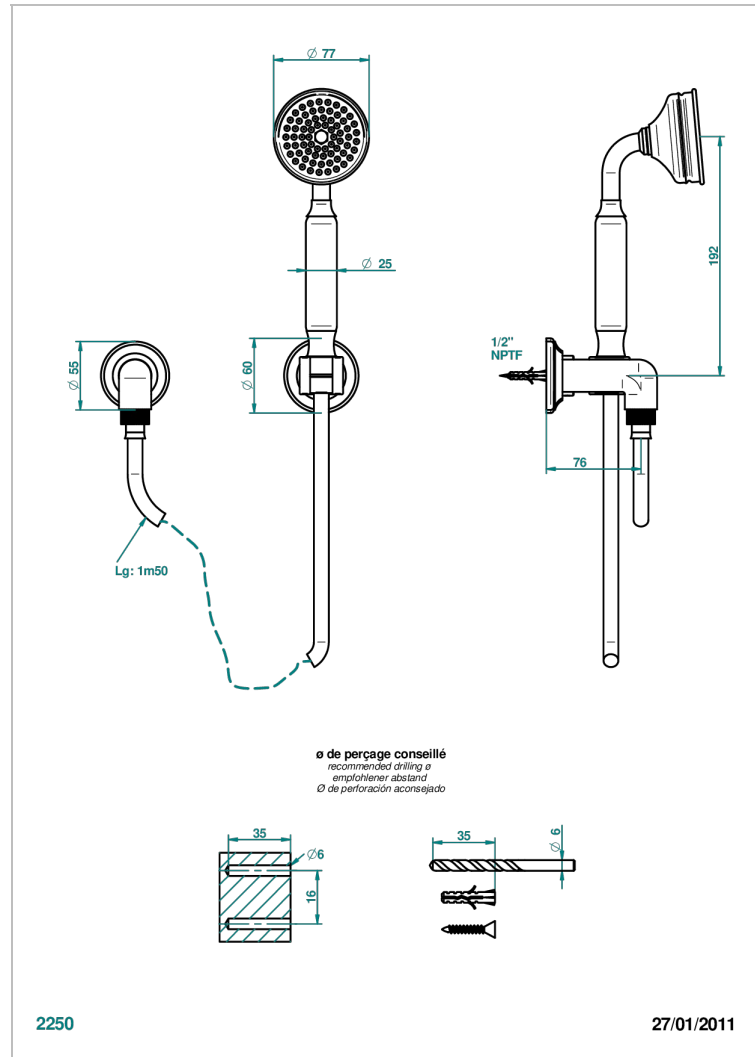

# 1900 WITH LEVER HANDLES

G28-52/US

Wall mounted handshower with separate fixed hook

## CHARACTERISTIC

- 1900 with lever handles
- Wall mounted handshower with separate fixed hook