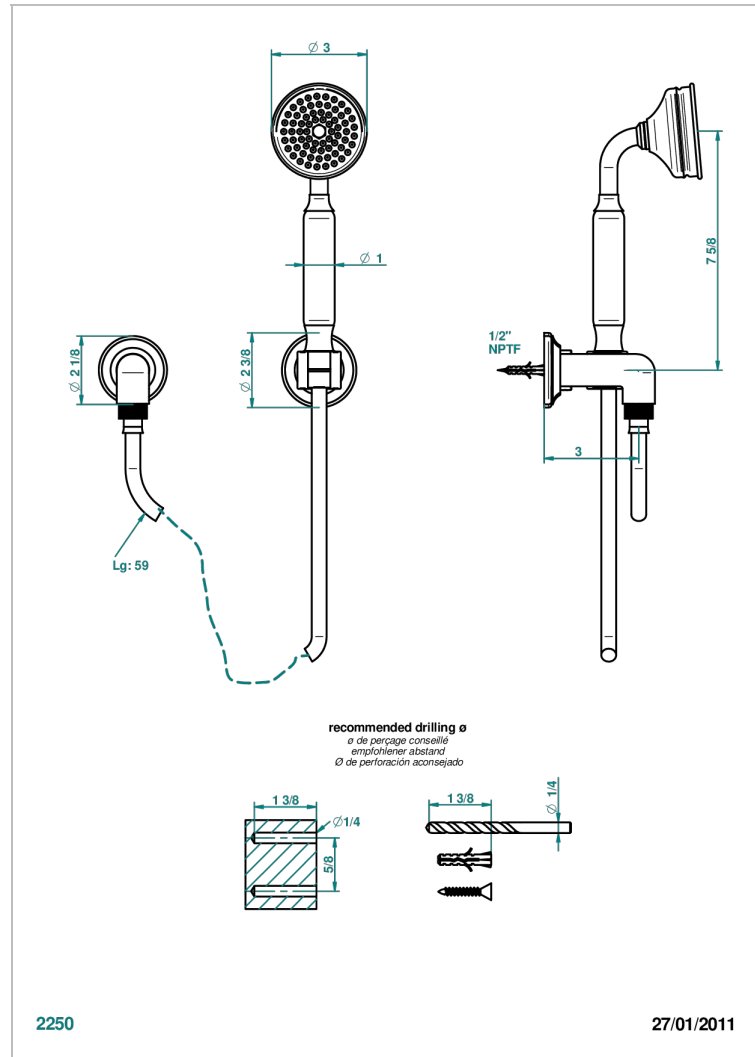

1900 WITH LEVER HANDLES

G28-52/US

Wall mounted handshower with separate fixed hook

CHARACTERISTIC

- 1900 with lever handles
- Wall mounted handshower with separate fixed hook

TECHNICAL SPECS

- Recommandé : 3 bars (max. 5 bars) - Advised : 43,5 psi (max. 72 psi)
- 9,5 l/min à 3 bars (2.5 gpm at 43.5 psi)

AVAILABLE FINITIONS

Black ceram - D30
Blush PVD - H62
Brass color PVD - H49
Brown bronze color PVD - F33
Chrome polished - A02
Chrome polished / gold polished - G02

Copper antique matt, coated - H07
Gold color PVD - H52
Gold mat - F07
Gold polished - F01
Graphite PVD - H64
Light coated bronze - D01