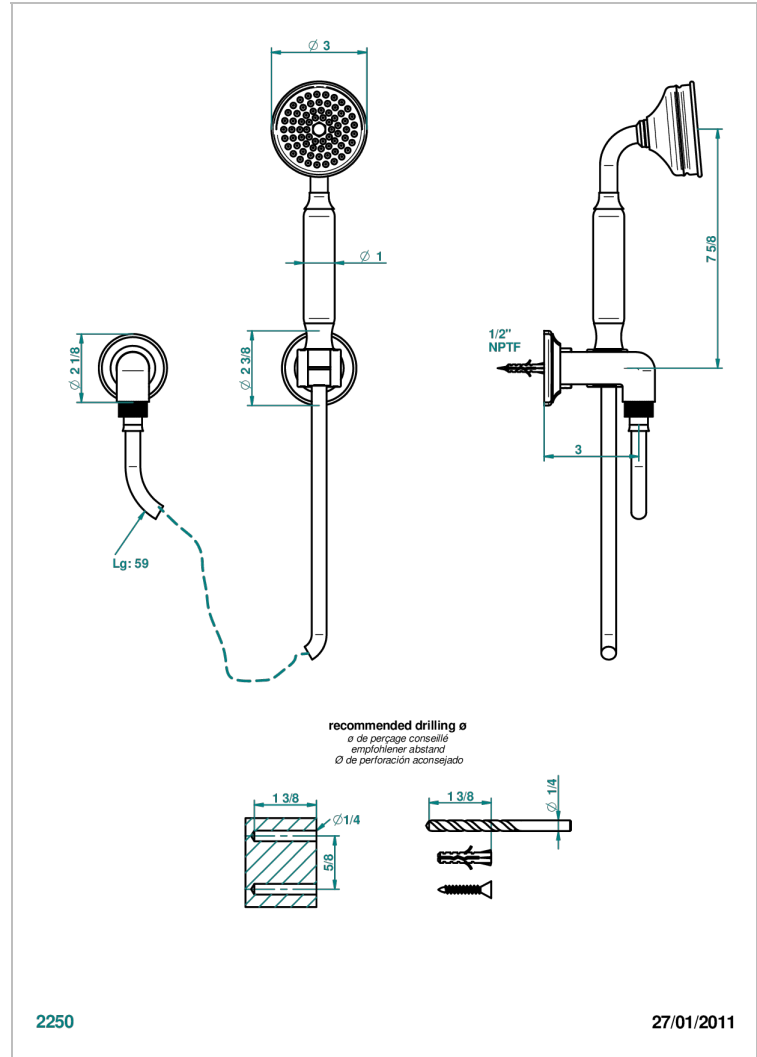

1900

G25-52/US

Wall mounted handshower with separate fixed hook

CHARACTERISTIC

- 1900
- Wall mounted handshower with separate fixed hook

TECHNICAL SPECS

- Recommandé : 3 bars (max. 5 bars) - Advised : 43,5 psi (max. 72 psi)
- 9,5 l/min à 3 bars (2.5 gpm at 43.5 psi)

AVAILABLE FINITIONS

Black ceram - D30
Blush PVD - H62
Brass color PVD - H49
Brown bronze color PVD - F33
Chrome polished - A02
Chrome polished / gold polished - G02

Copper antique matt, coated - H07
Gold color PVD - H52
Gold mat - F07
Gold polished - F01
Graphite PVD - H64
Light coated bronze - D01

Nickel polished - B01
Soft gold - F30
Soft matt gold - F31
Umber PVD - H66