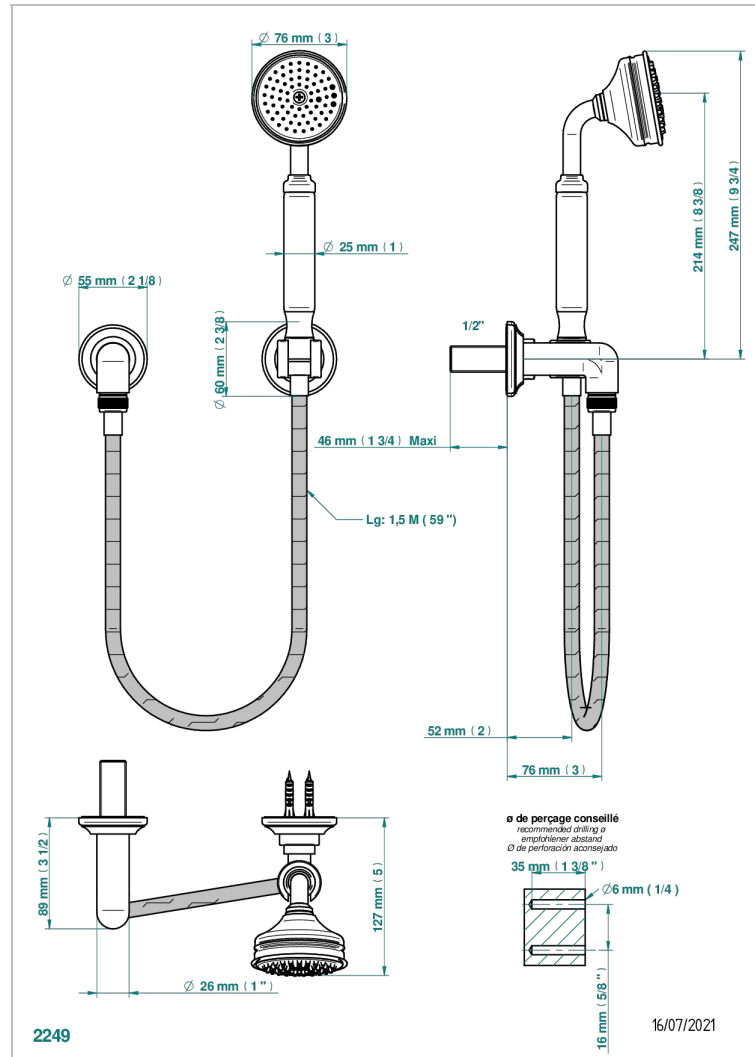

# CHARLESTON WITH LEVER

G75-52

Wall mounted stylised handshower, hose, fix hook and elbow

## CHARACTERISTIC

- Charleston with lever
- Wall mounted stylised handshower, hose, fix hook and elbow