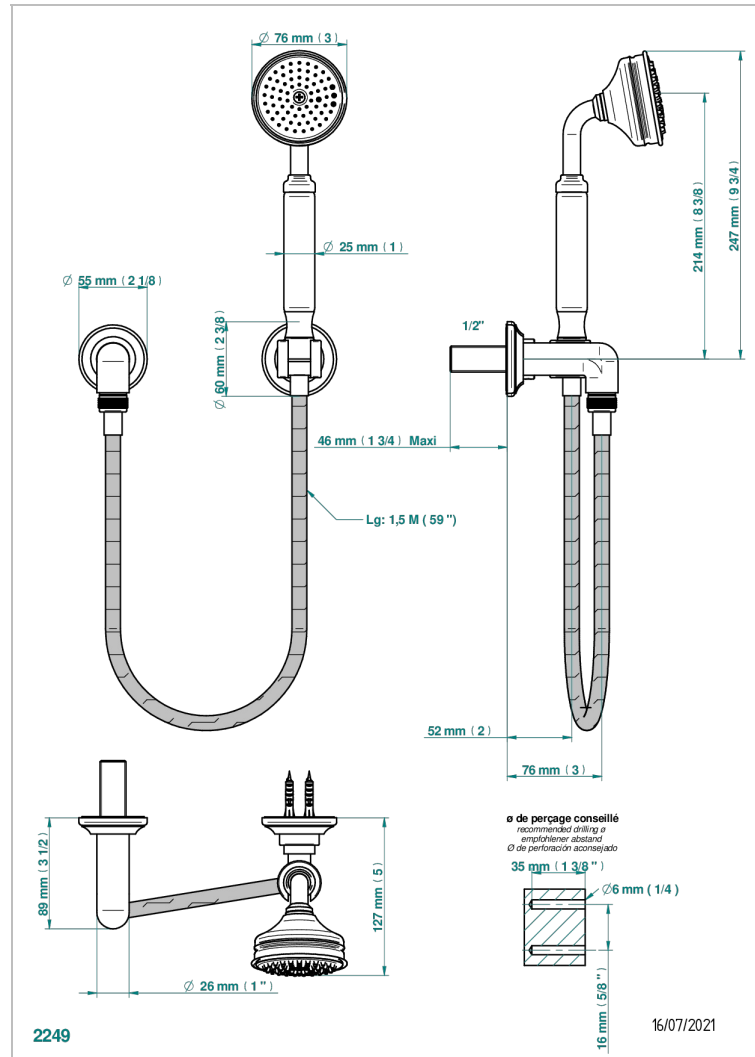

CHARLESTON WITH LEVER

G75-52

Wall mounted stylised handshower, hose, fix hook and elbow

CHARACTERISTIC

- Charleston with lever
- Wall mounted stylised handshower, hose, fix hook and elbow

TECHNICAL SPECS

- Recommandé : 3 bars (max. 5 bars) - Advised : 43,5 psi (max. 72 psi)
- 9,5 l/min à 3 bars (2.5 gpm at 43.5 psi)

AVAILABLE FINITIONS

Antique nickel - H28
Black ceram - D30
Blush PVD - H62
Brass color PVD - H49
Brown bronze color PVD - F33
Gold color PVD - H52

Graphite PVD - H64
Lacquered light bronze - D01
Matt Umber PVD - H67
Matt blush PVD - H60
Matt brass color PVD - H50
Matt brown bronze color PVD - F34