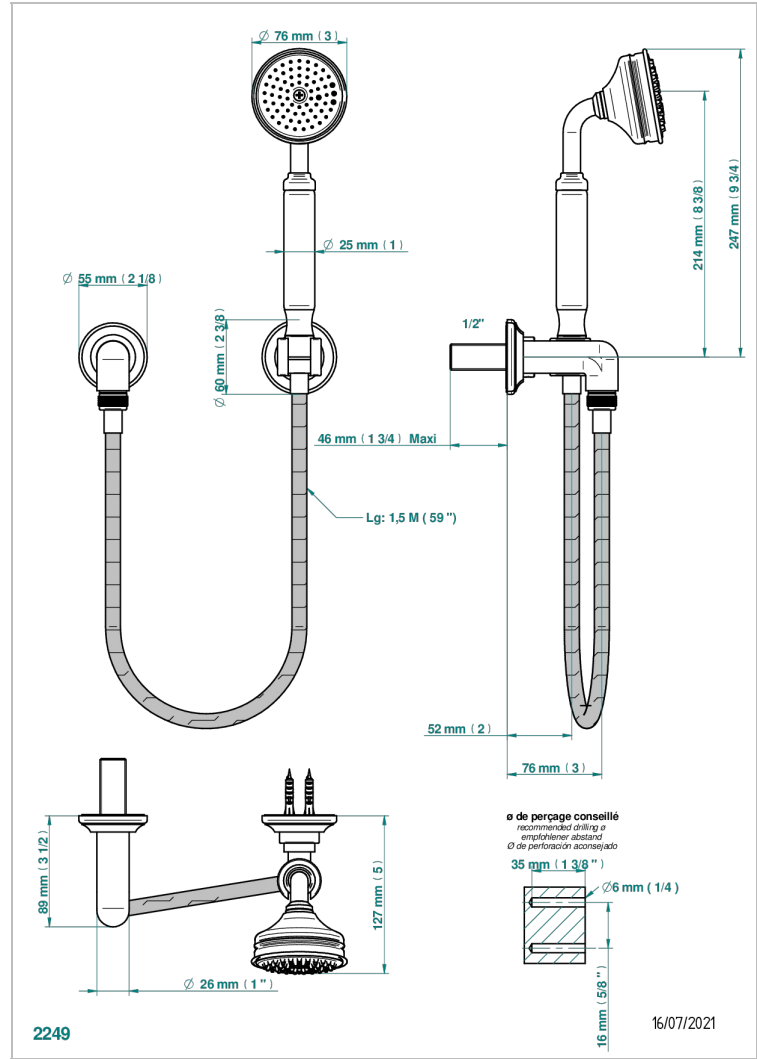

1900 WITH LEVER

G28-52

Wall mounted stylised handshower, hose, fix hook and elbow

CHARACTERISTIC

- 1900 with lever
- Wall mounted stylised handshower, hose, fix hook and elbow

TECHNICAL SPECS

- Recommandé : 3 bars (max. 5 bars) - Advised : 43,5 psi (max. 72 psi)
- 9,5 l/min à 3 bars (2.5 gpm at 43.5 psi)

AVAILABLE FINITIONS

Antique nickel - H28
Black ceram - D30
Blush PVD - H62
Brass color PVD - H49
Brown bronze color PVD - F33
Gold color PVD - H52

Graphite PVD - H64
Lacquered light bronze - D01
Matt Umber PVD - H67
Matt blush PVD - H60
Matt brass color PVD - H50
Matt brown bronze color PVD - F34