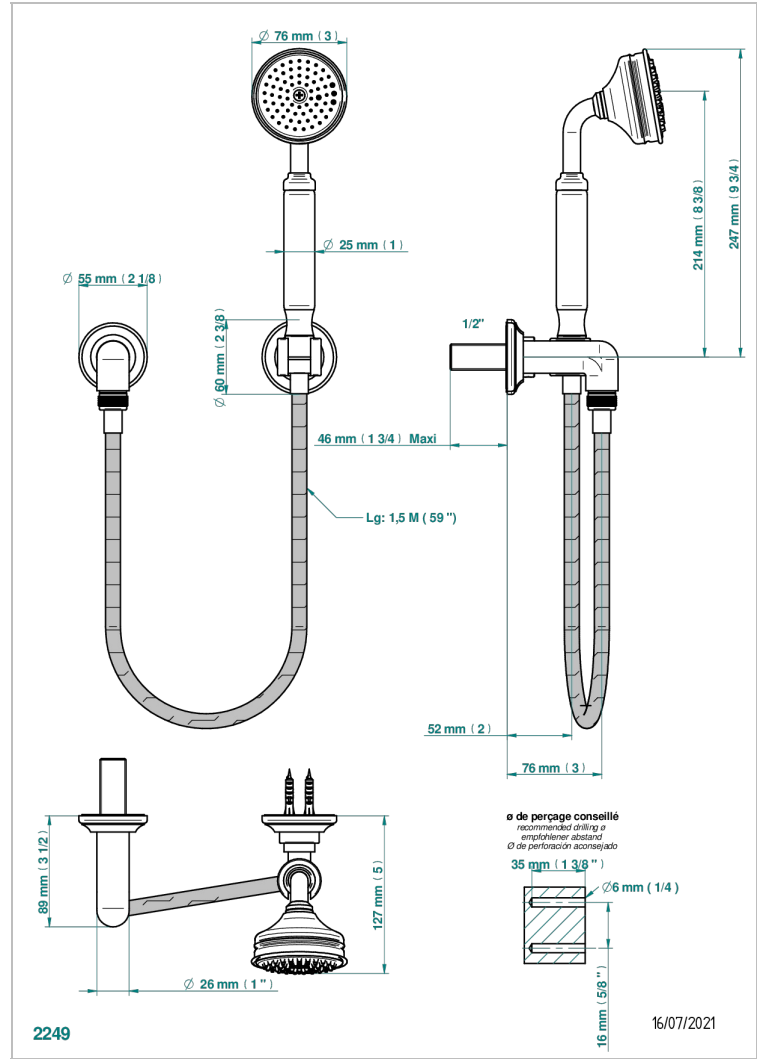

# 1900 WITH LEVER

G28-52

Wall mounted stylised handshower, hose, fix hook and elbow

## CHARACTERISTIC

- 1900 with lever
- Wall mounted stylised handshower, hose, fix hook and elbow

## AVAILABLE FINITIONS

Antique nickel - H28  
Black ceram - D30  
Blush PVD - H62  
Brass color PVD - H49  
Brown bronze color PVD - F33  
Gold color PVD - H52

Graphite PVD - H64  
Lacquered light bronze - D01  
Matt Umber PVD - H67  
Matt blush PVD - H60  
Matt brass color PVD - H50  
Matt brown bronze color PVD - F34