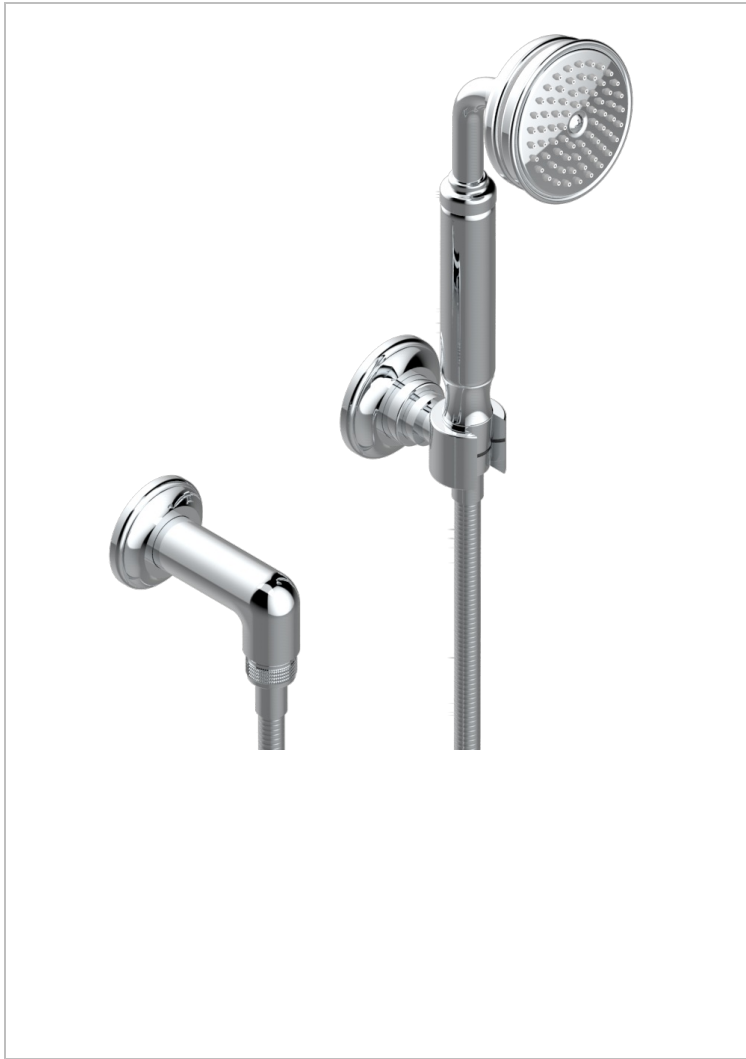

# 1900 WITH LEVER

G28-52

Wall mounted stylised handshower, hose, fix hook and elbow

## CHARACTERISTIC

- 1900 with lever
- Wall mounted stylised handshower, hose, fix hook and elbow

## AVAILABLE FINITIONS

Antique nickel - H28  
Black ceram - D30  
Blush PVD - H62  
Brass color PVD - H49  
Brown bronze color PVD - F33  
Gold color PVD - H52

Graphite PVD - H64  
Lacquered light bronze - D01  
Matt Umber PVD - H67  
Matt blush PVD - H60  
Matt brass color PVD - H50  
Matt brown bronze color PVD - F34