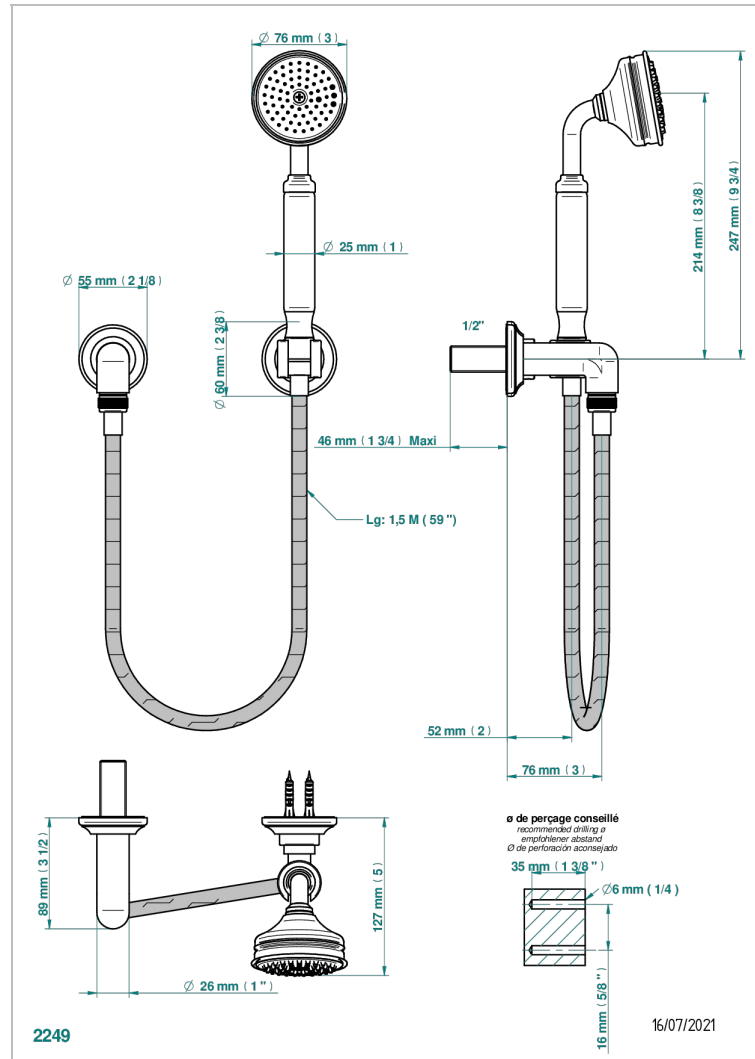

1900

G25-52

Wall mounted stylised handshower, hose, fix hook and elbow

CHARACTERISTIC

- 1900
- Wall mounted stylised handshower, hose, fix hook and elbow

TECHNICAL SPECS

- Recommandé : 3 bars (max. 5 bars) - Advised : 43,5 psi (max. 72 psi)
- 9,5 l/min à 3 bars (2.5 gpm at 43.5 psi)

AVAILABLE FINITIONS

Antique nickel - H28
Black ceram - D30
Blush PVD - H62
Brass color PVD - H49
Brown bronze color PVD - F33
Gold color PVD - H52

Graphite PVD - H64
Lacquered light bronze - D01
Matt Umber PVD - H67
Matt blush PVD - H60
Matt brass color PVD - H50
Matt brown bronze color PVD - F34