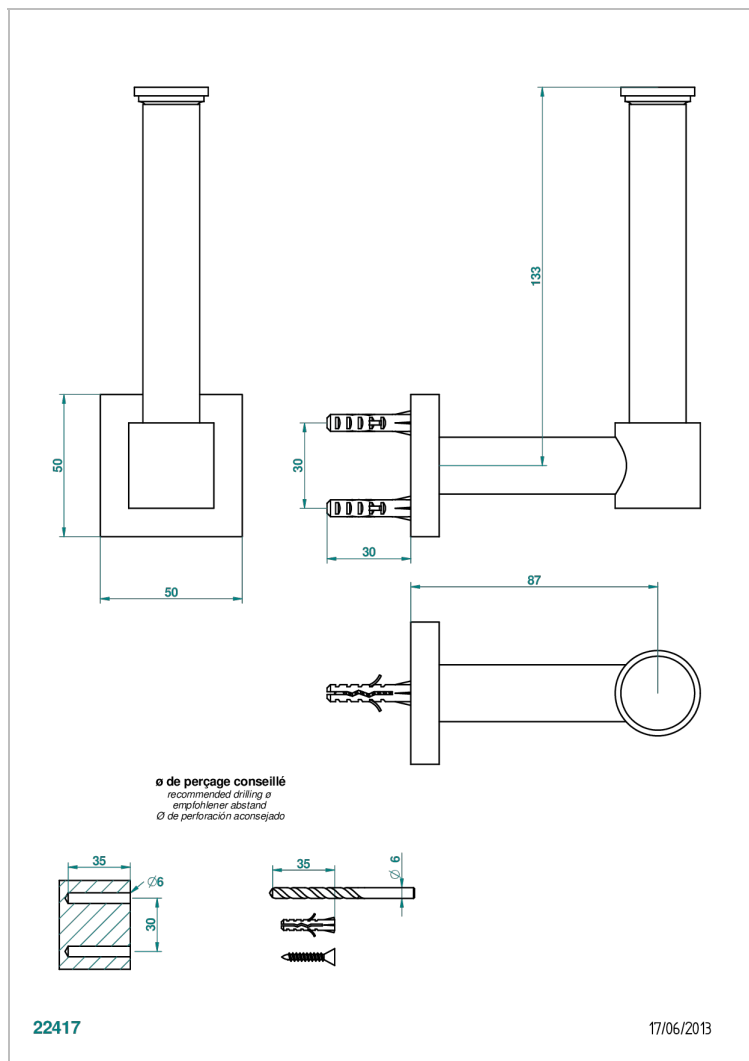

# PROFIL LALIQUE CLEAR CRYSTAL WITH LEVER

A6H-542

Wall mounted WC reserve paper holder

## CHARACTERISTIC

- Profil Lalique Clear crystal with lever
- Wall mounted WC reserve paper holder