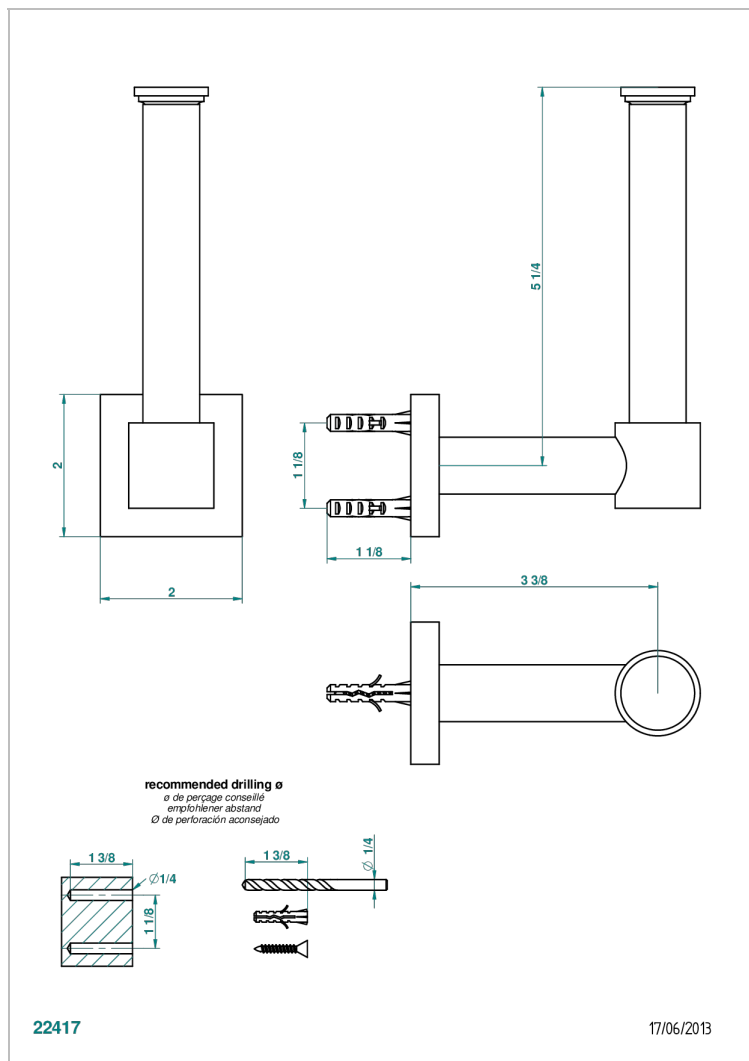

# PROFIL LALIQUE CLEAR CRYSTAL WITH LEVER

A6H-542

Wall mounted WC reserve paper holder

## CHARACTERISTIC

- Profil Laliq Clear crystal with lever
- Wall mounted WC reserve paper holder