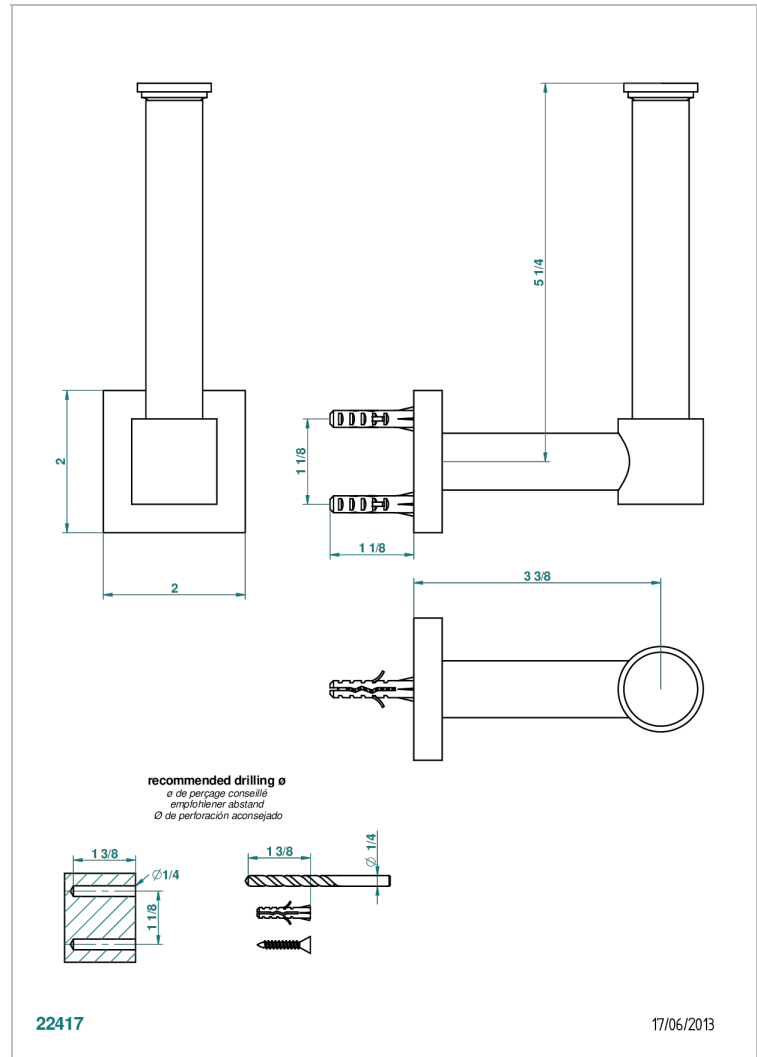

PROFIL METAL

A6A-542

Reserve toilet paper holder

THG[®]
PARIS

CHARACTERISTIC

- Profil Metal
- Reserve toilet paper holder

AVAILABLE FINITIONS

Black ceram - D30
Blush PVD - H62
Brass color PVD - H49
Brown bronze color PVD - F33
Chrome polished - A02
Chrome polished / gold polished - G02