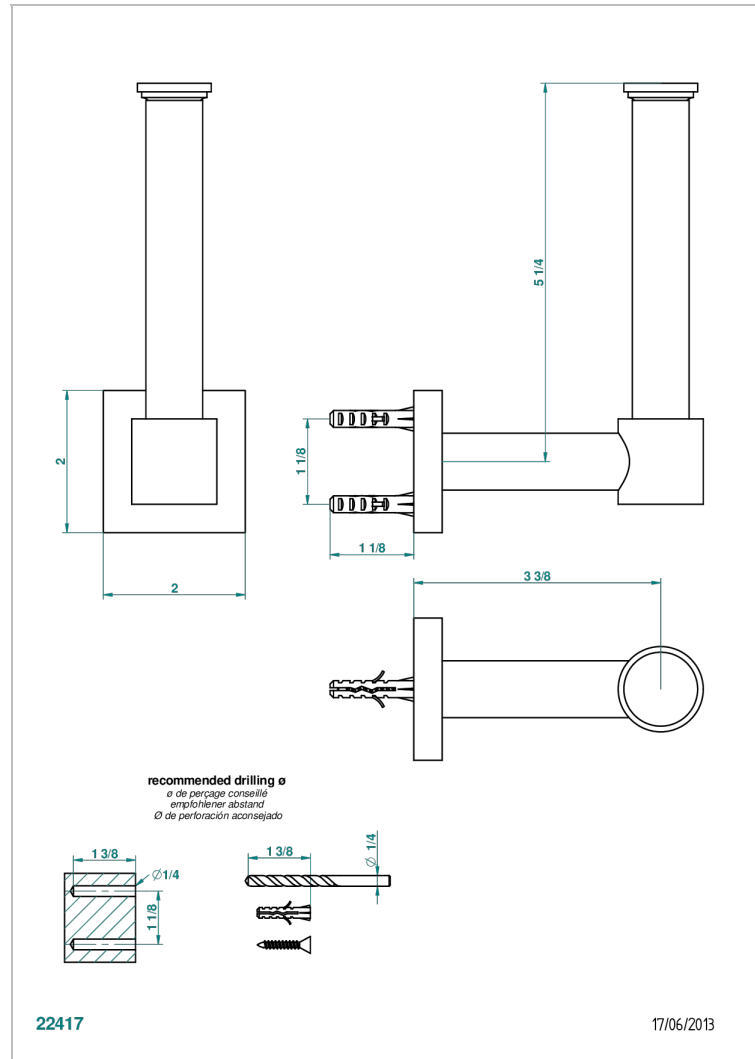

PROFIL METAL

A6A-542

Wall mounted WC reserve paper holder

CHARACTERISTIC

- Profil Metal
- Wall mounted WC reserve paper holder

AVAILABLE FINITIONS

Antique nickel - H28
Black ceram - D30
Blush PVD - H62
Brass color PVD - H49
Brown bronze color PVD - F33
Gold color PVD - H52

Nickel color PVD - H55
Polished chrome (color finish) - A02
Polished chrome / Polished gold (color finish) - G02
Polished gold (color finish) - F01
Polished nickel - B01
Soft gold - F30

Soft matt gold - F31
Umber PVD - H66
Varnished matt antique red copper (color finish) - H07