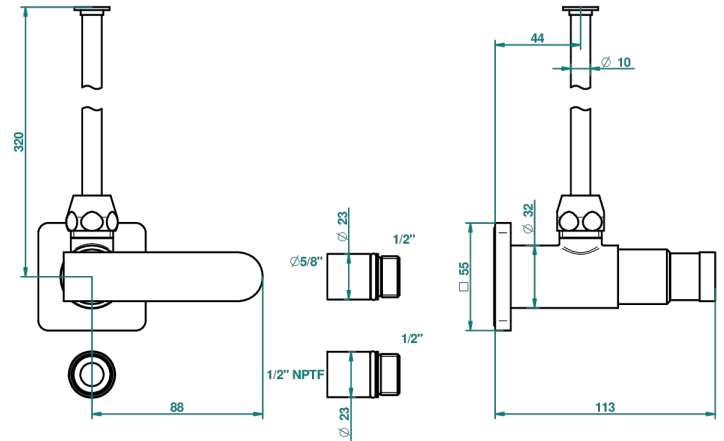

PROFIL METAL CON MANETAS

A6B-181/SWC

Angle valve with 3/8 toiletsupply quick adaptator set

THG[®]
PARIS

22394

16/10/2008

CARACTERÍSTICAS

- Profil metal con manetas
- Angle valve with 3/8 toiletsupply quick adaptator set