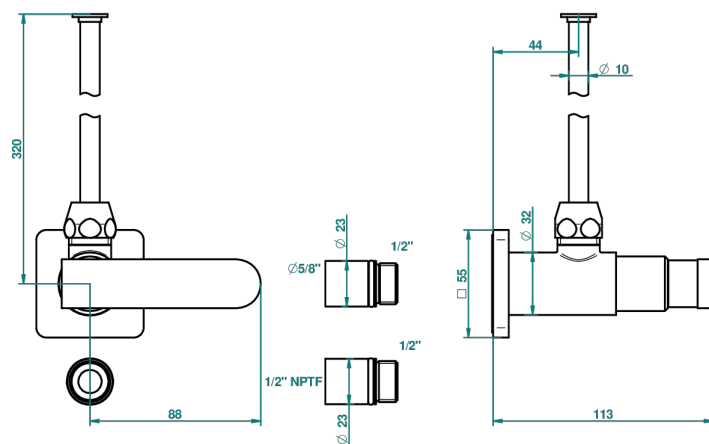

PROFIL METAL WITH LEVER HANDLES

A6B-181/SWC

Angle supply valve with 3/8" adaptor set for toilet

THG[®]
PARIS

22394

16/10/2008

CHARACTERISTIC

- Profil Metal with lever handles
- Angle supply valve with 3/8" adaptor set for toilet