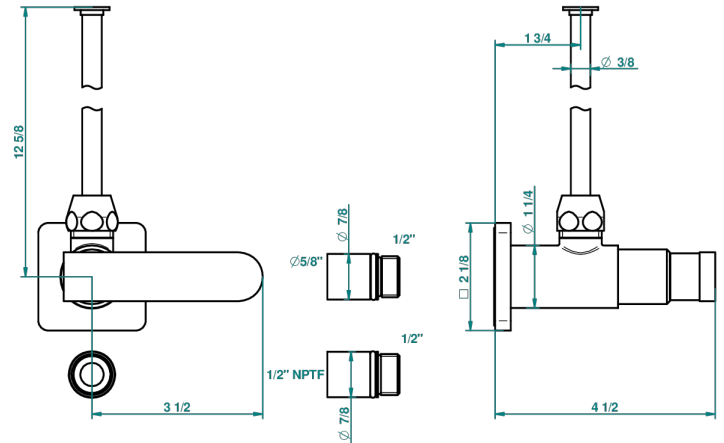

PROFIL METAL CON MANETAS

A6B-181/SWC

Angle valve with 3/8 toiletsupply quick adaptator set

THG[®]
PARIS

22394

16/10/2008

CARACTERÍSTICAS

- Profil metal con manetas
- Angle valve with 3/8 toiletsupply quick adaptator set