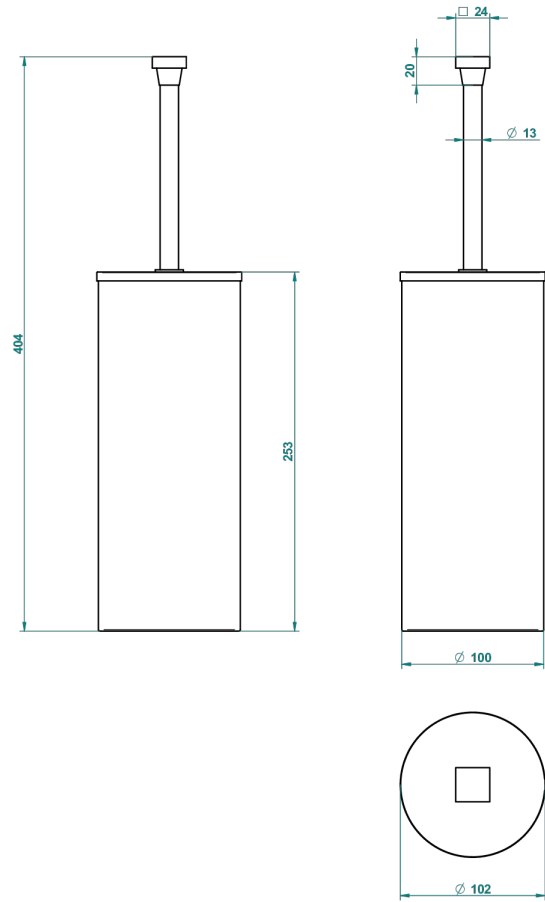

MONTAIGNE LEONARDO GREY MARBLE WITH LEVER HANDLES

G3U-4700C

Metal toilet brush holder with brush with cover floor mounted

22388

18/11/2015

CHARACTERISTIC

- Montaigne Leonardo Grey marble with lever handles
- Metal toilet brush holder with brush with cover floor mounted