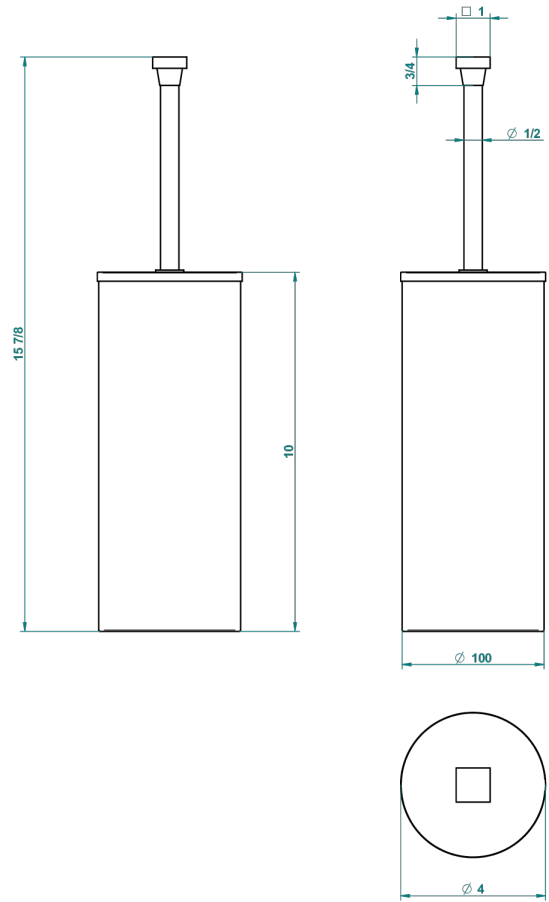

MONTAIGNE LEONARDO GREY MARBLE WITH LEVER HANDLES

G3U-4700C

Metal toilet brush holder with brush with cover floor mounted

22388

18/11/2015

CHARACTERISTIC

- Montaigne Leonardo Grey marble with lever handles
- Metal toilet brush holder with brush with cover floor mounted