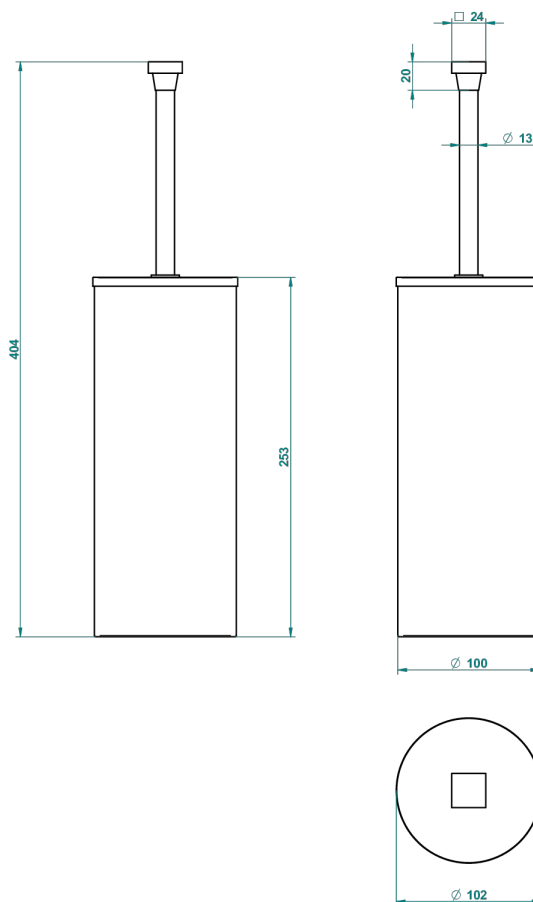

PROFIL BLACK ONYX WITH LEVER HANDLES

A6P-4700C

Metal toilet brush holder with brush with cover floor mounted

22388

18/11/2015

CHARACTERISTIC

- Profil Black Onyx with lever handles
- Metal toilet brush holder with brush with cover floor mounted