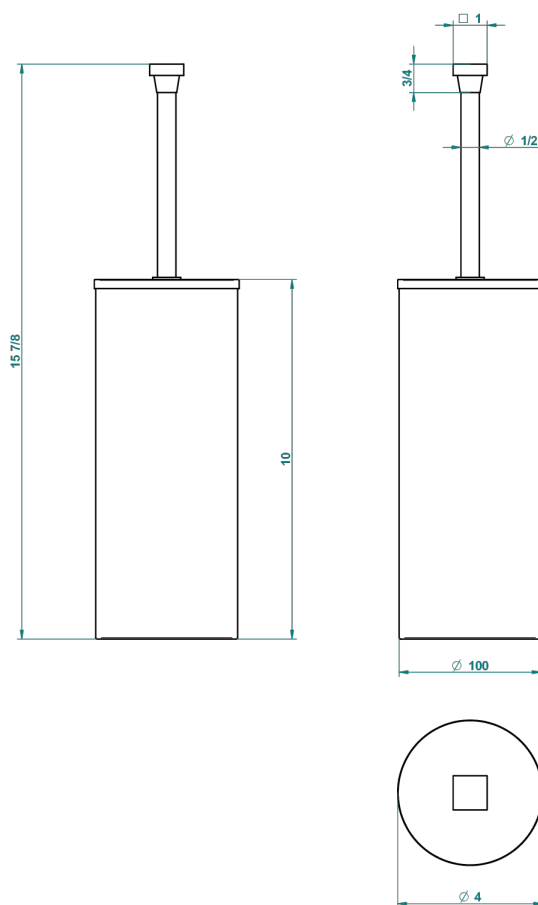

PROFIL BLACK ONYX WITH LEVER HANDLES

A6P-4700C

THG[®]
PARIS

Metal toilet brush holder with brush with cover floor mounted

22388

18/11/2015

CHARACTERISTIC

- Profil Black Onyx with lever handles
- Metal toilet brush holder with brush with cover floor mounted