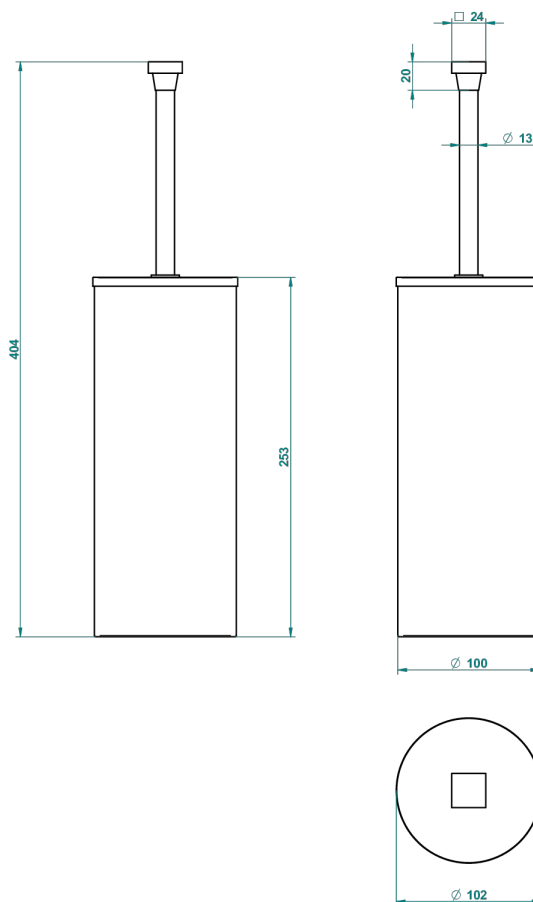

PROFIL BLACK ONYX WITH LEVER

A6P-4700C

Wc brush with cover and metal holder

THG[®]
PARIS

22388

18/11/2015

CHARACTERISTIC

- Profil Black Onyx with lever
- Wc brush with cover and metal holder