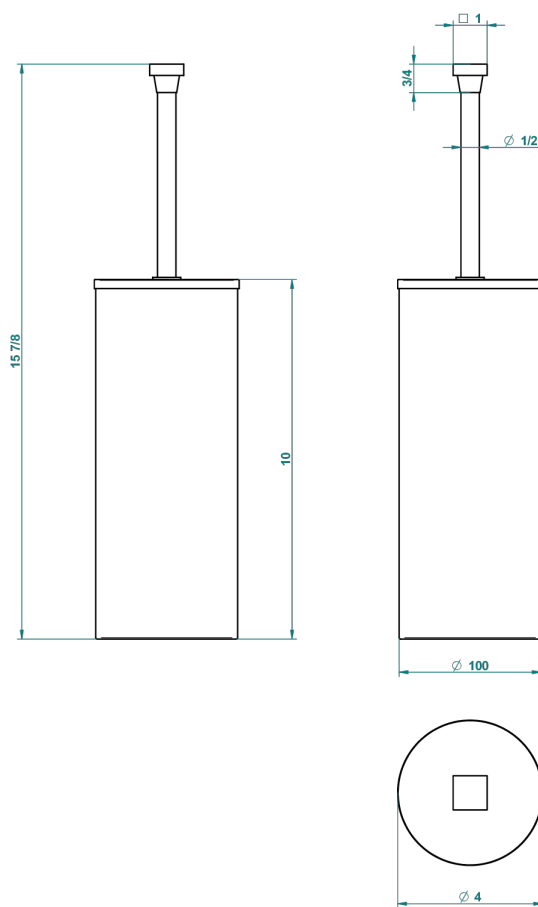

PROFIL BLACK ONYX WITH LEVER

A6P-4700C

Wc brush with cover and metal holder

THG[®]
PARIS

22388

18/11/2015

CHARACTERISTIC

- Profil Black Onyx with lever
- Wc brush with cover and metal holder