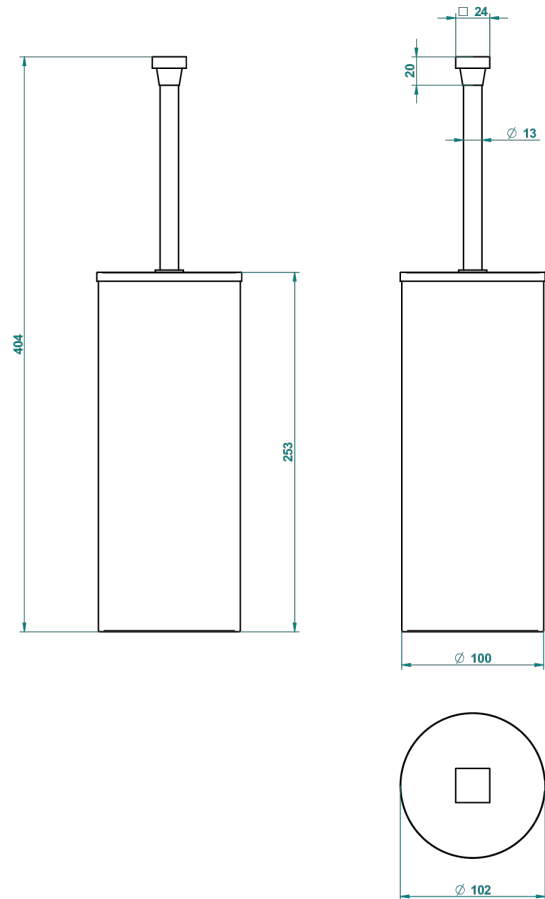

PROFIL BLACK ONYX

A6N-4700C

Metal toilet brush holder with brush with cover floor mounted

22388

18/11/2015

CHARACTERISTIC

- Profil Black Onyx
- Metal toilet brush holder with brush with cover floor mounted

AVAILABLE FINITIONS