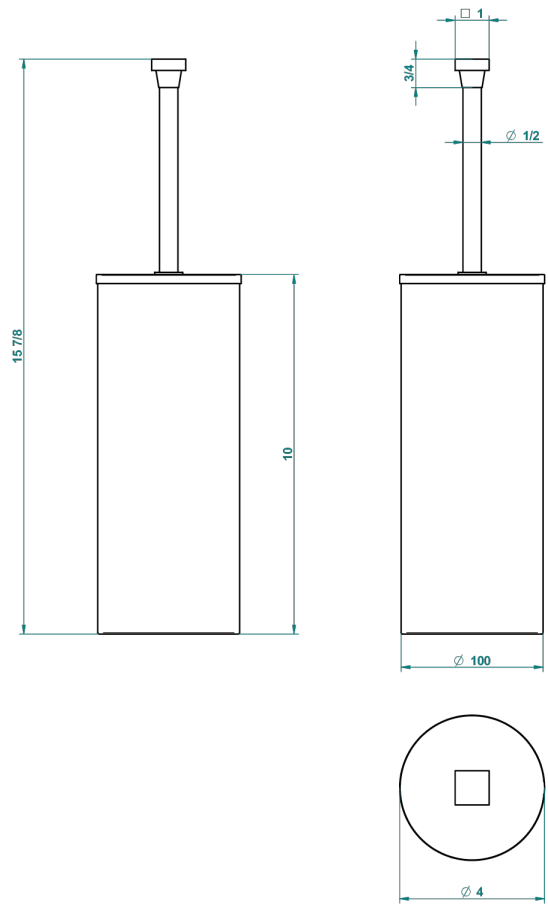

PROFIL BLACK ONYX

A6N-4700C

Metal toilet brush holder with brush with cover floor mounted

22388

18/11/2015

CHARACTERISTIC

- Profil Black Onyx
- Metal toilet brush holder with brush with cover floor mounted

AVAILABLE FINITIONS