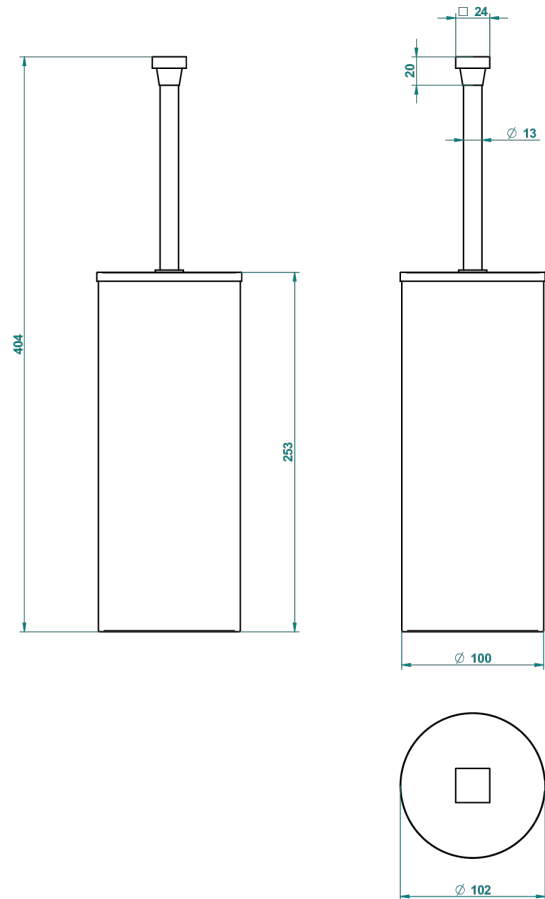

# PROFIL BLACK ONYX

A6N-4700C

Wc brush with cover and metal holder

22388

18/11/2015

## CHARACTERISTIC

- Profil Black Onyx
- Wc brush with cover and metal holder