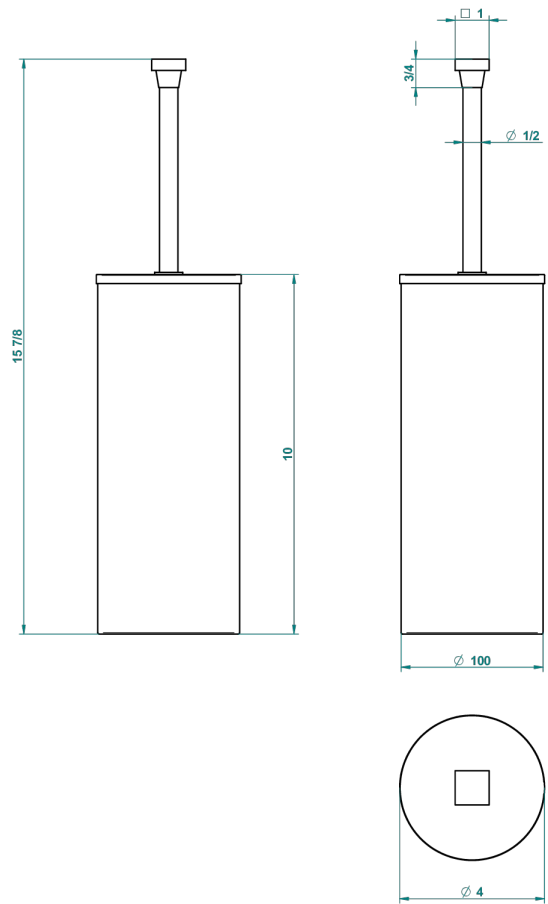

PROFIL BLACK ONYX

A6N-4700C

Wc brush with cover and metal holder

22388

18/11/2015

CHARACTERISTIC

- Profil Black Onyx
- Wc brush with cover and metal holder

AVAILABLE FINITIONS