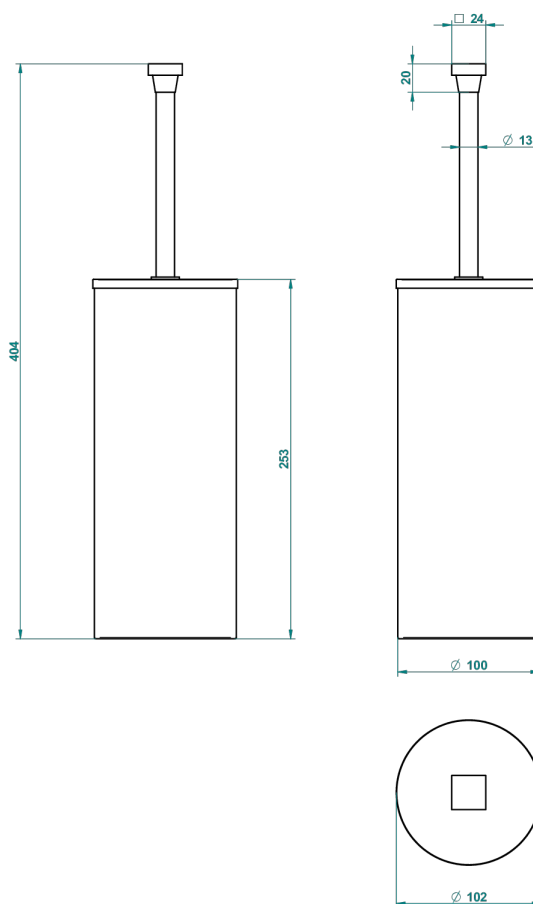

# PROFIL LALIQUE CLEAR CRYSTAL WITH LEVER HANDLES

A6H-4700C

THG  
PARIS

Metal toilet brush holder with brush with cover floor mounted

22388

18/11/2015

## CHARACTERISTIC

- Profil Lalique Clear crystal with lever handles
- Metal toilet brush holder with brush with cover floor mounted