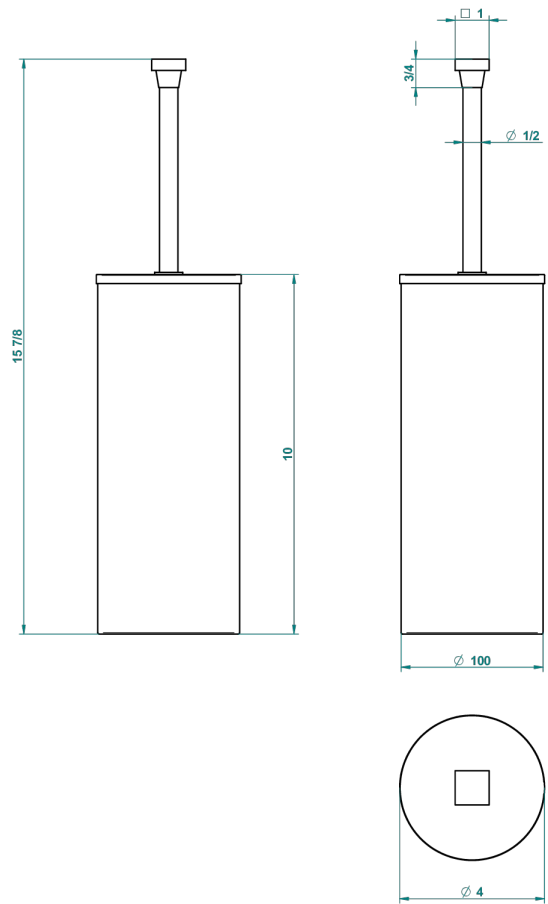

# PROFIL LALIQUE CLEAR CRYSTAL WITH LEVER HANDLES

A6H-4700C

Metal toilet brush holder with brush with cover floor mounted

THG<sup>®</sup>  
PARIS

22388

18/11/2015

## CHARACTERISTIC

- Profil Lalique Clear crystal with lever handles
- Metal toilet brush holder with brush with cover floor mounted