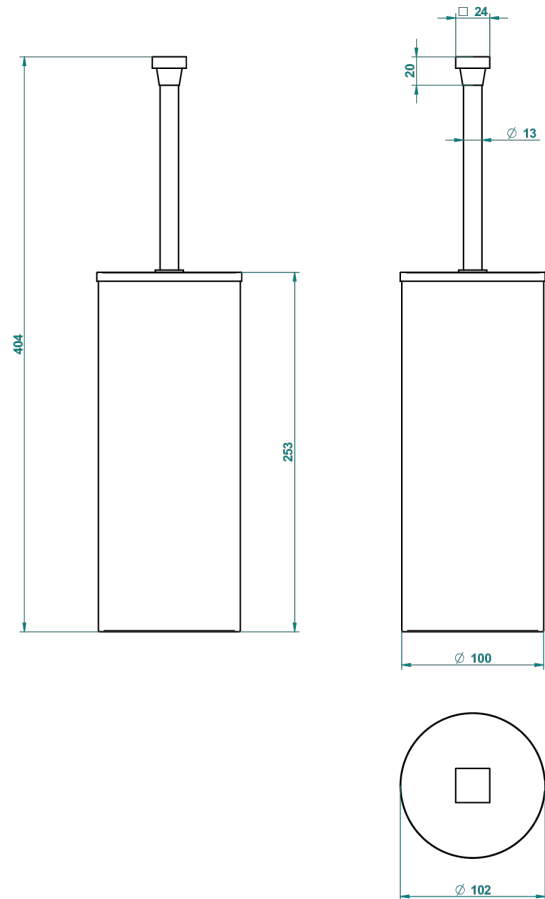

# PROFIL LALIQUE CLEAR CRYSTAL

A6G-4700C

Metal toilet brush holder with brush with cover floor mounted

THG<sup>®</sup>  
PARIS

22388

18/11/2015

## CHARACTERISTIC

- Profil Lalique Clear crystal
- Metal toilet brush holder with brush with cover floor mounted