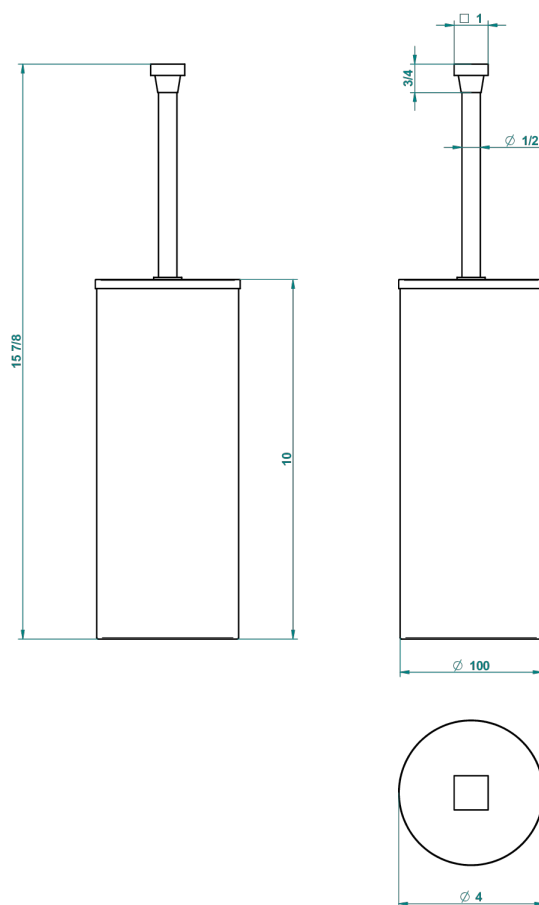

PROFIL LALIQUE CLEAR CRYSTAL

A6G-4700C

THG[®]
PARIS

Metal toilet brush holder with brush with cover floor mounted

22388

18/11/2015

CHARACTERISTIC

- Profil Lalique Clear crystal
- Metal toilet brush holder with brush with cover floor mounted