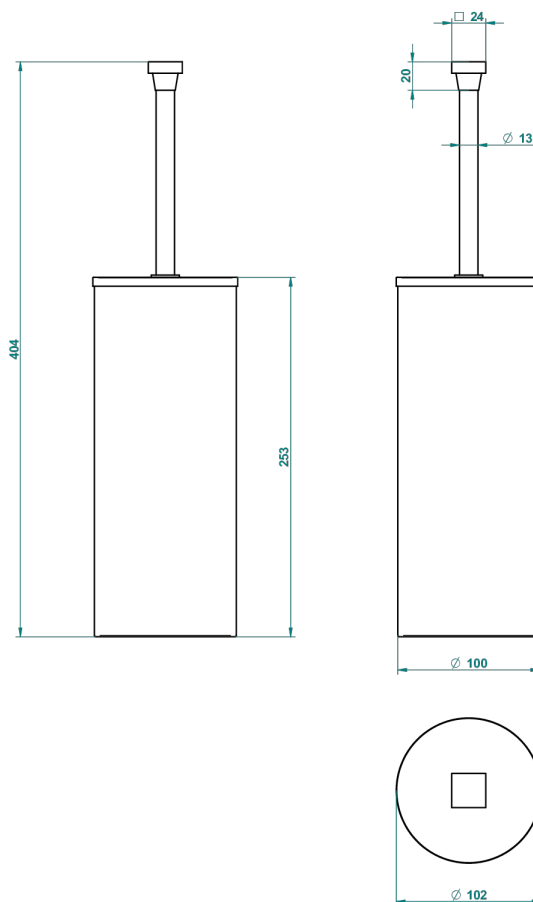

PROFIL LALIQUE CLEAR CRYSTAL

A6G-4700C

Wc brush with cover and metal holder

THG[®]
PARIS

22388

18/11/2015

CHARACTERISTIC

- Profil LaliQue Clear crystal
- Wc brush with cover and metal holder