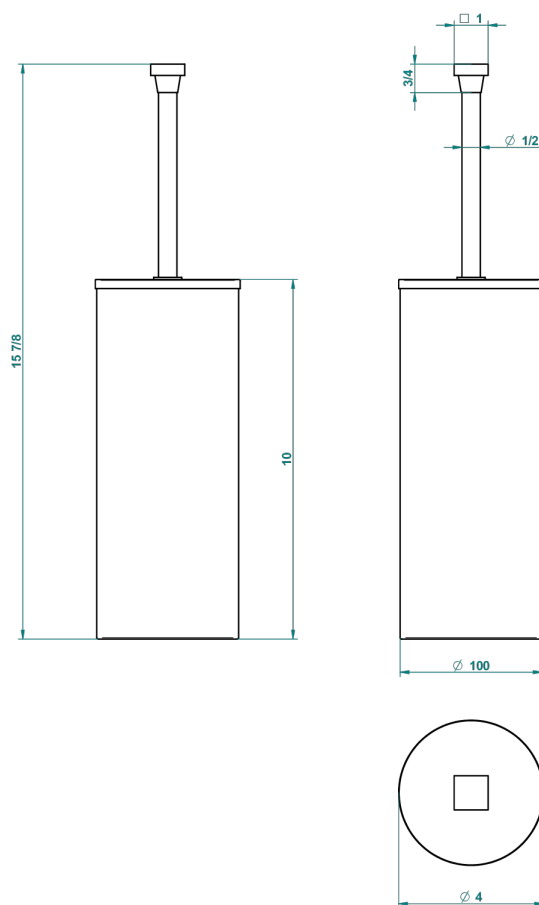

PROFIL LALIQUE CLEAR CRYSTAL

A6G-4700C

Wc brush with cover and metal holder

THG[®]
PARIS

22388

18/11/2015

CHARACTERISTIC

- Profil LaliQue Clear crystal
- Wc brush with cover and metal holder