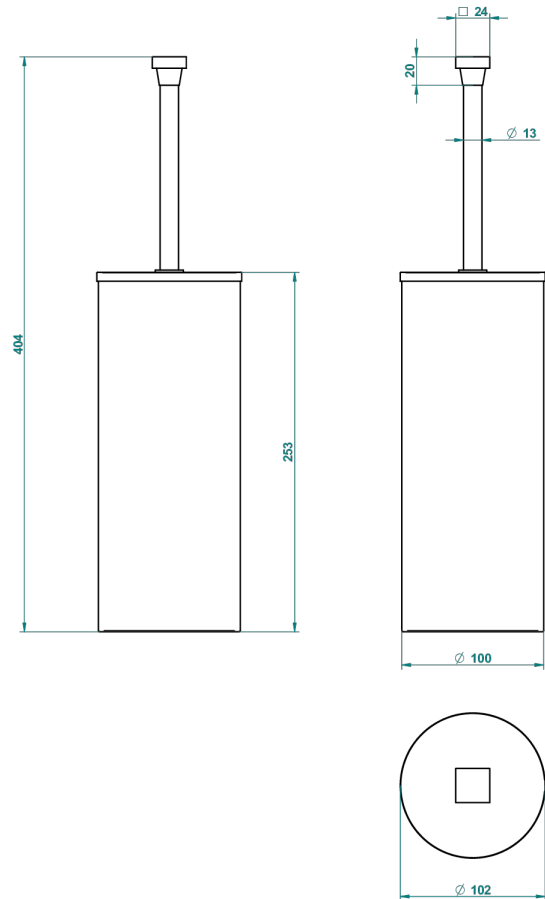

# PROFIL METAL WITH LEVER HANDLES

A6B-4700C

Metal toilet brush holder with brush with cover floor mounted

THG<sup>®</sup>  
PARIS

22388

18/11/2015

## CHARACTERISTIC

- Profil Metal with lever handles
- Metal toilet brush holder with brush with cover floor mounted