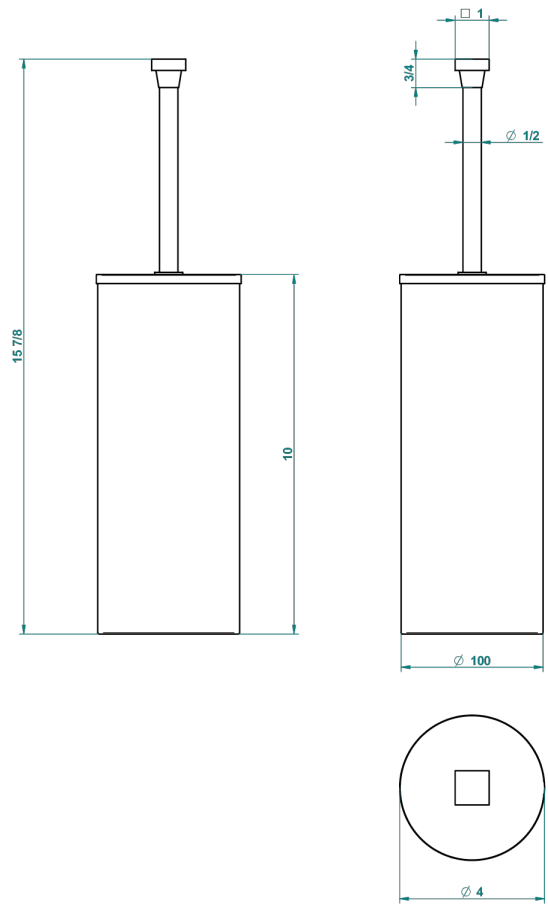

PROFIL METAL WITH LEVER HANDLES

A6B-4700C

Metal toilet brush holder with brush with cover floor mounted

22388

18/11/2015

CHARACTERISTIC

- Profil Metal with lever handles
- Metal toilet brush holder with brush with cover floor mounted