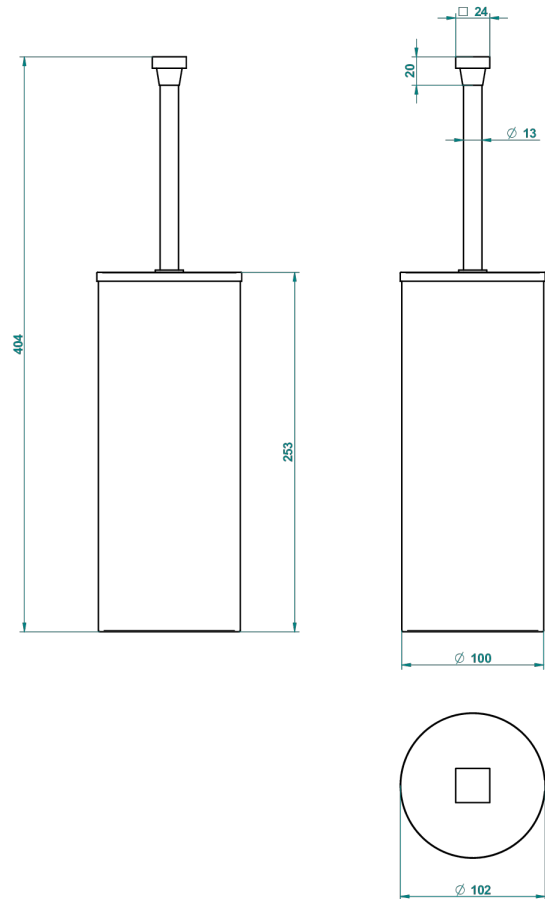

PROFIL METAL WITH LEVER

A6B-4700C

Wc brush with cover and metal holder

22388

18/11/2015

CHARACTERISTIC

- Profil Metal with lever
- Wc brush with cover and metal holder

AVAILABLE FINITIONS