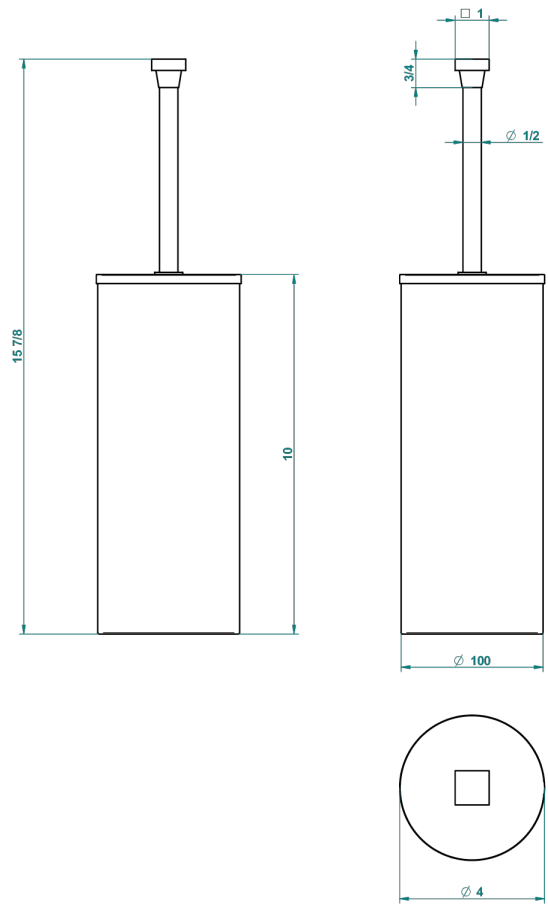

PROFIL METAL WITH LEVER

A6B-4700C

Wc brush with cover and metal holder

22388

18/11/2015

CHARACTERISTIC

- Profil Metal with lever
- Wc brush with cover and metal holder

AVAILABLE FINITIONS