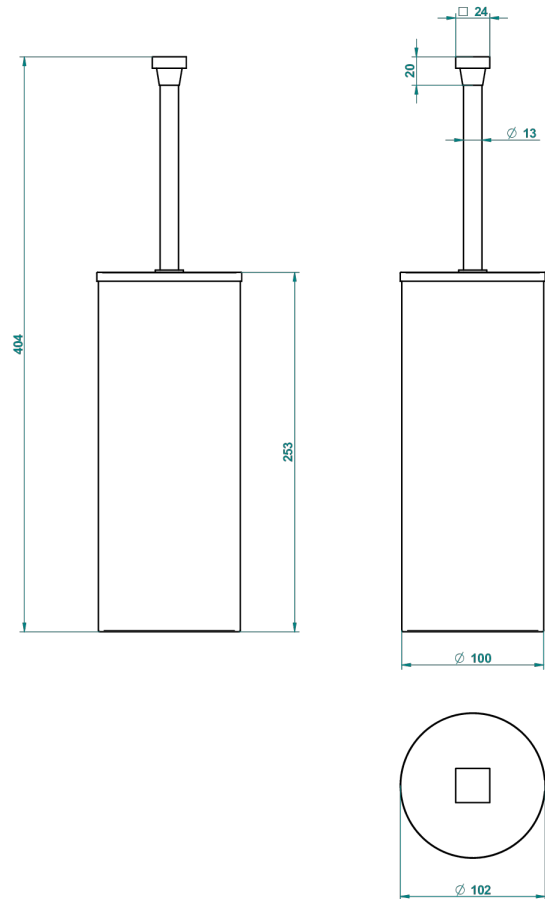

PROFIL METAL

A6A-4700C

Metal toilet brush holder with brush with cover floor mounted

22388

18/11/2015

CHARACTERISTIC

- Profil Metal
- Metal toilet brush holder with brush with cover floor mounted

AVAILABLE FINITIONS