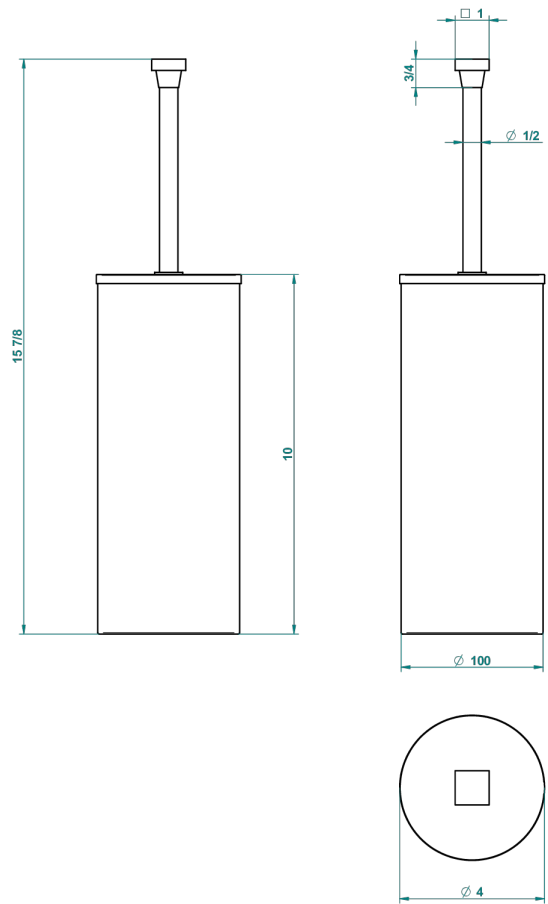

PROFIL METAL

A6A-4700C

Metal toilet brush holder with brush with cover floor mounted

22388

18/11/2015

CHARACTERISTIC

- Profil Metal
- Metal toilet brush holder with brush with cover floor mounted

AVAILABLE FINITIONS