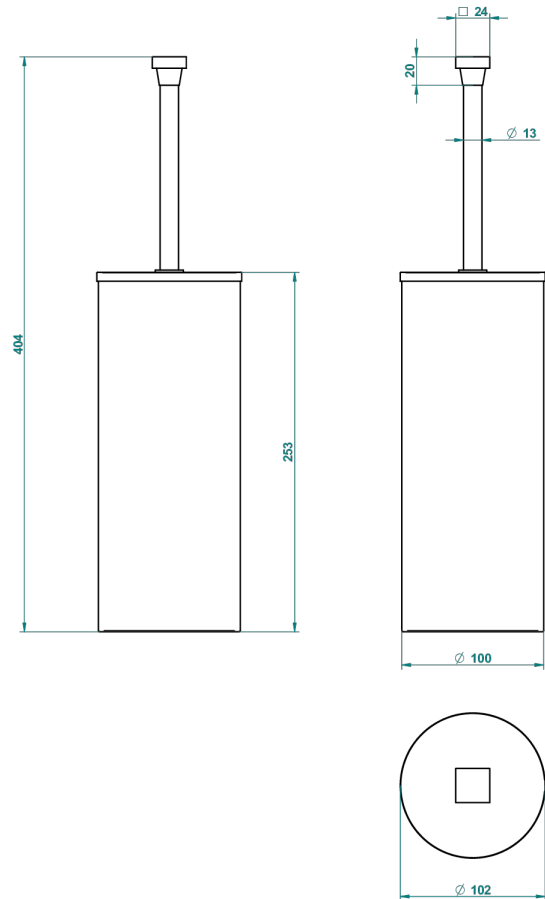

# PROFIL METAL

A6A-4700C

Wc brush with cover and metal holder

22388

18/11/2015

## CHARACTERISTIC

- Profil Metal
- Wc brush with cover and metal holder