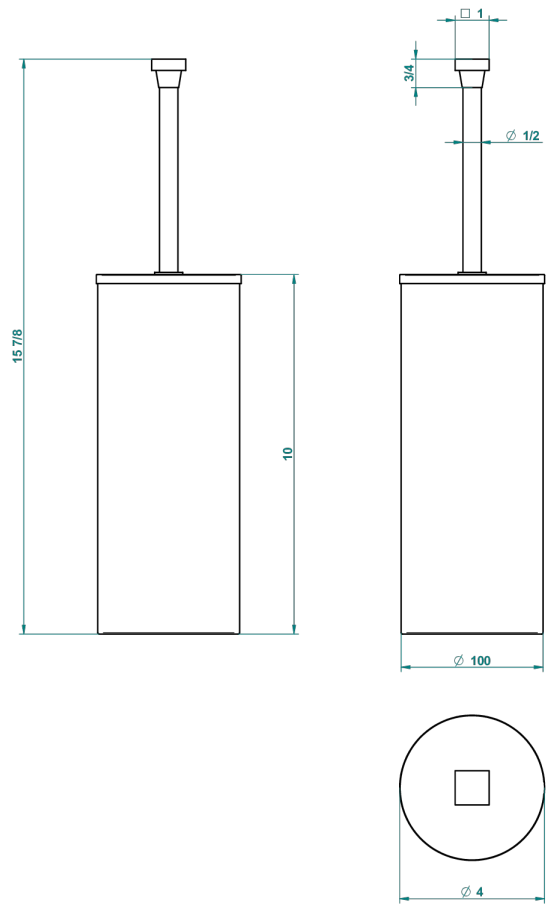

PROFIL METAL

A6A-4700C

Wc brush with cover and metal holder

22388

18/11/2015

CHARACTERISTIC

- Profil Metal
- Wc brush with cover and metal holder

AVAILABLE FINITIONS