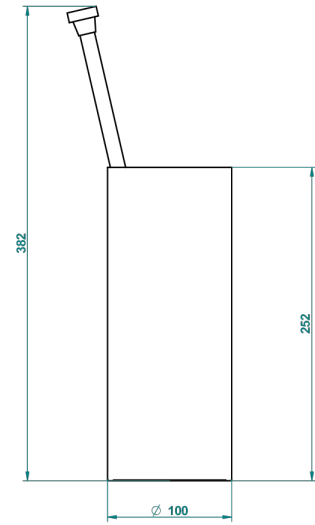

MONTAIGNE VENUS WHITE MARBLE WITH LEVER HANDLES

G3W-4700

Free standing toilet brush holder

22386

06/10/2015

CHARACTERISTIC

- Montaigne Vénus white marble with lever handles
- Free standing toilet brush holder