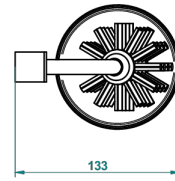

MONTAIGNE VENUS WHITE MARBLE WITH LEVER HANDLES

G3W-4700

Free standing toilet brush holder

22386

06/10/2015

CHARACTERISTIC

- Montaigne Vénus white marble with lever handles
- Free standing toilet brush holder