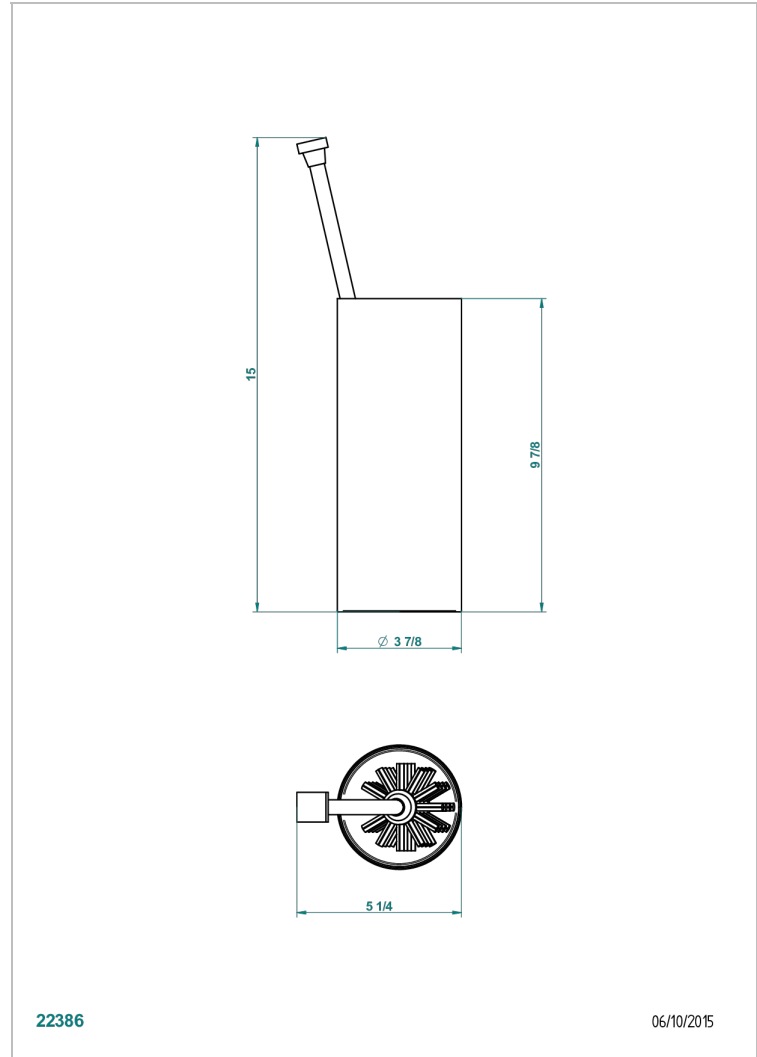

# MONTAIGNE VENUS WHITE MARBLE WITH LEVER HANDLES

G3W-4700

Free standing toilet brush holder

## CHARACTERISTIC

- Montaigne Vénus white marble with lever handles
- Free standing toilet brush holder