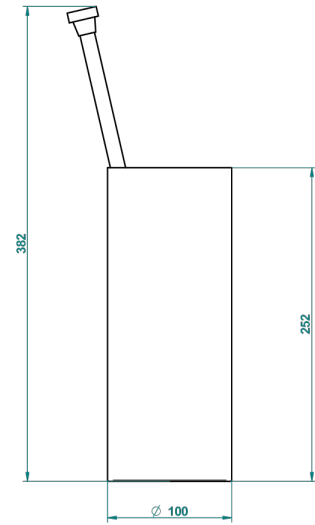

MONTAIGNE VENUS WHITE MARBLE

G3V-4700

Free standing toilet brush holder

THG[®]
PARIS

22386

06/10/2015

CHARACTERISTIC

- Montaigne Vénus white marble
- Free standing toilet brush holder