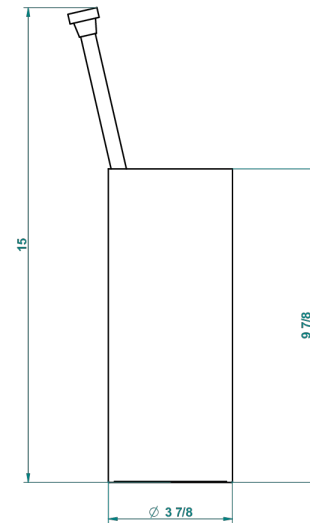

# MONTAIGNE VENUS WHITE MARBLE

G3V-4700

Free standing toilet brush holder

THG<sup>®</sup>  
PARIS

22386

06/10/2015