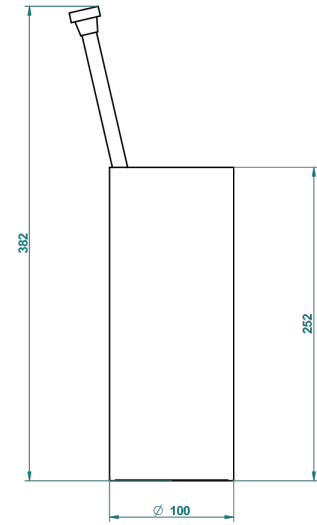

MONTAIGNE LEONARDO GREY MARBLE WITH LEVER HANDLES

G3U-4700

Free standing toilet brush holder

22386

06/10/2015

CHARACTERISTIC

- Montaigne Leonardo Grey marble with lever handles
- Free standing toilet brush holder