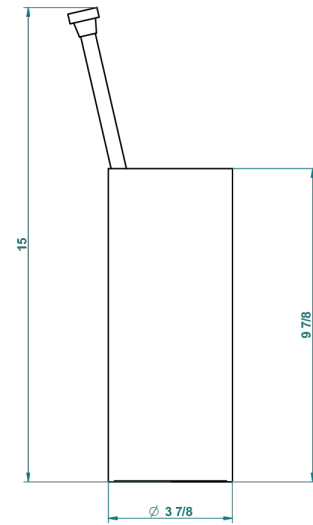

MONTAIGNE LEONARDO GREY MARBLE WITH LEVER HANDLES

G3U-4700

Free standing toilet brush holder

22386

06/10/2015

CHARACTERISTIC

- Montaigne Leonardo Grey marble with lever handles
- Free standing toilet brush holder