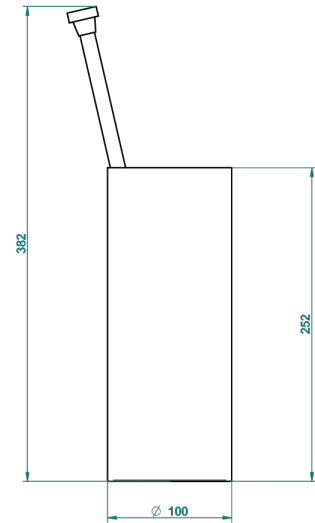

# MONTAIGNE LEONARDO GREY MARBLE

G3T-4700

Free standing toilet brush holder

THG<sup>®</sup>  
PARIS

22386

06/10/2015