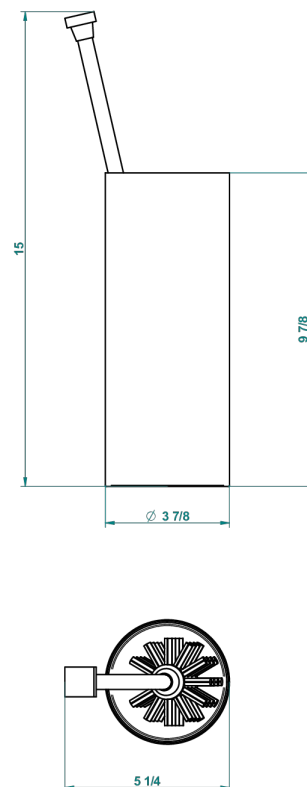

MONTAIGNE LEONARDO GREY MARBLE

G3T-4700

Free standing toilet brush holder

22386

06/10/2015

CHARACTERISTIC

- Montaigne Leonardo Grey marble
- Free standing toilet brush holder

AVAILABLE FINITIONS